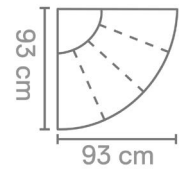

Material

Seats: nosag springs, comfort foam, upholstery.
Back cushions: comfort foam.

77 x 141 x 93 cm
S52401

77 x 117 x 93 cm
S52401AL

77 x 117 x 93 cm
S52401AR

77 x 93 x 93 cm
S52401ZA

77 x 171 x 93 cm
S52402

77 x 150 x 93 cm
S52402AL

77 x 150 x 93 cm
S52402AR

77 x 123 x 93 cm
S52402ZA

77 x 114 x 93 cm
S5240C45

77 x 93 x 93 cm
S5240CO

77 x 123 x 155 cm
S5240LCHL

77 x 123 x 155 cm
S5240LCHR

44 x 60 x 93 cm
S5240P60

44 x 93 x 93 cm
S5240P93

See page 22 for all available fabrics.