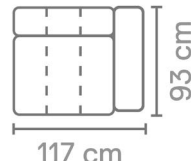

Material

Seats: nosag springs, comfort foam, upholstery.
Back cushions: comfort foam.

77 x 141 x 93 cm
S52401

77 x 117 x 93 cm
S52401AL

77 x 117 x 93 cm
S52401AR

77 x 93 x 93 cm
S52401ZA

77 x 171 x 93 cm
S52402

77 x 150 x 93 cm
S52402AL

77 x 150 x 93 cm
S52402AR

77 x 123 x 93 cm
S52402ZA

77 x 114 x 93 cm
S5240C45

77 x 93 x 93 cm
S5240CO

77 x 123 x 155 cm
S5240LCHL

77 x 123 x 155 cm
S5240LCHR

44 x 60 x 93 cm
S5240P60

44 x 93 x 93 cm
S5240P93

See page 22 for all available fabrics.