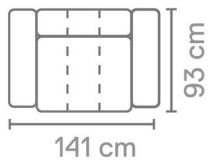

Material

Seats: nosag springs, comfort foam, upholstery.
Back cushions: comfort foam.

77 x 141 x 93 cm
S52401

77 x 117 x 93 cm
S52401AL

77 x 117 x 93 cm
S52401AR

77 x 93 x 93 cm
S52401ZA

77 x 171 x 93 cm
S52402

77 x 150 x 93 cm
S52402AL

77 x 150 x 93 cm
S52402AR

77 x 123 x 93 cm
S52402ZA

77 x 114 x 93 cm
S5240C45

77 x 93 x 93 cm
S5240CO

77 x 123 x 155 cm
S5240LCHL

77 x 123 x 155 cm
S5240LCHR

44 x 60 x 93 cm
S5240P60

44 x 93 x 93 cm
S5240P93

See page 22 for all available fabrics.