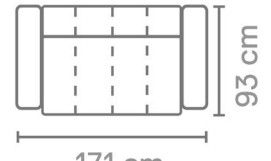

Material

Seats: nosag springs, comfort foam, upholstery.
Back cushions: comfort foam.

77 x 141 x 93 cm
S52401

77 x 117 x 93 cm
S52401AL

77 x 117 x 93 cm
S52401AR

77 x 93 x 93 cm
S52401ZA

77 x 171 x 93 cm
S52402

77 x 150 x 93 cm
S52402AL

77 x 150 x 93 cm
S52402AR

77 x 123 x 93 cm
S52402ZA

77 x 114 x 93 cm
S5240C45

77 x 93 x 93 cm
S5240CO

77 x 123 x 155 cm
S5240LCHL

77 x 123 x 155 cm
S5240LCHR

44 x 60 x 93 cm
S5240P60

44 x 93 x 93 cm
S5240P93

See page 22 for all available fabrics.