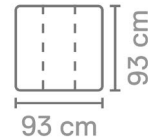

Material

Seats: nosag springs, comfort foam, upholstery.
Back cushions: comfort foam.

77 x 141 x 93 cm
S52401

77 x 117 x 93 cm
S52401AL

77 x 117 x 93 cm
S52401AR

77 x 93 x 93 cm
S52401ZA

77 x 171 x 93 cm
S52402

77 x 150 x 93 cm
S52402AL

77 x 150 x 93 cm
S52402AR

77 x 123 x 93 cm
S52402ZA

77 x 114 x 93 cm
S5240C45

77 x 93 x 93 cm
S5240CO

77 x 123 x 155 cm
S5240LCHL

77 x 123 x 155 cm
S5240LCHR

44 x 60 x 93 cm
S5240P60

44 x 93 x 93 cm
S5240P93

See page 22 for all available fabrics.