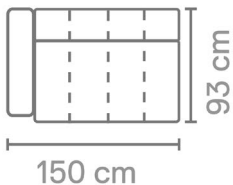

Material

Seats: nosag springs, comfort foam, upholstery.
Back cushions: comfort foam.

77 x 141 x 93 cm
S52401

77 x 117 x 93 cm
S52401AL

77 x 117 x 93 cm
S52401AR

77 x 93 x 93 cm
S52401ZA

77 x 171 x 93 cm
S52402

77 x 150 x 93 cm
S52402AL

77 x 150 x 93 cm
S52402AR

77 x 123 x 93 cm
S52402ZA

77 x 114 x 93 cm
S5240C45

77 x 93 x 93 cm
S5240CO

77 x 123 x 155 cm
S5240LCHL

77 x 123 x 155 cm
S5240LCHR

44 x 60 x 93 cm
S5240P60

44 x 93 x 93 cm
S5240P93

See page 22 for all available fabrics.