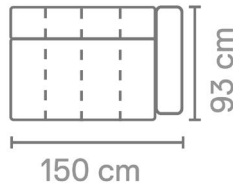

Material

Seats: nosag springs, comfort foam, upholstery.
Back cushions: comfort foam.

77 x 141 x 93 cm
S52401

77 x 117 x 93 cm
S52401AL

77 x 117 x 93 cm
S52401AR

77 x 93 x 93 cm
S52401ZA

77 x 171 x 93 cm
S52402

77 x 150 x 93 cm
S52402AL

77 x 150 x 93 cm
S52402AR

77 x 123 x 93 cm
S52402ZA

77 x 114 x 93 cm
S5240C45

77 x 93 x 93 cm
S5240CO

77 x 123 x 155 cm
S5240LCHL

77 x 123 x 155 cm
S5240LCHR

44 x 60 x 93 cm
S5240P60

44 x 93 x 93 cm
S5240P93

See page 22 for all available fabrics.