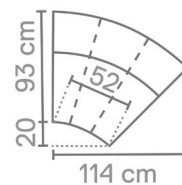

Material

Seats: nosag springs, comfort foam, upholstery.
Back cushions: comfort foam.

77 x 141 x 93 cm
S52401

77 x 117 x 93 cm
S52401AL

77 x 117 x 93 cm
S52401AR

77 x 93 x 93 cm
S52401ZA

77 x 171 x 93 cm
S52402

77 x 150 x 93 cm
S52402AL

77 x 150 x 93 cm
S52402AR

77 x 123 x 93 cm
S52402ZA

77 x 114 x 93 cm
S5240C45

77 x 93 x 93 cm
S5240CO

77 x 123 x 155 cm
S5240LCHL

77 x 123 x 155 cm
S5240LCHR

44 x 60 x 93 cm
S5240P60

44 x 93 x 93 cm
S5240P93

See page 22 for all available fabrics.