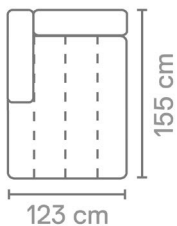

Material

Seats: nosag springs, comfort foam, upholstery.
Back cushions: comfort foam.

77 x 141 x 93 cm
S52401

77 x 117 x 93 cm
S52401AL

77 x 117 x 93 cm
S52401AR

77 x 93 x 93 cm
S52401ZA

77 x 171 x 93 cm
S52402

77 x 150 x 93 cm
S52402AL

77 x 150 x 93 cm
S52402AR

77 x 123 x 93 cm
S52402ZA

77 x 114 x 93 cm
S5240C45

77 x 93 x 93 cm
S5240CO

77 x 123 x 155 cm
S5240LCHL

77 x 123 x 155 cm
S5240LCHR

44 x 60 x 93 cm
S5240P60

44 x 93 x 93 cm
S5240P93

See page 22 for all available fabrics.