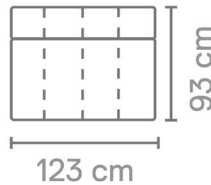

Material

Seats: nosag springs, comfort foam, upholstery.
Back cushions: comfort foam.

77 x 141 x 93 cm
S52401

77 x 117 x 93 cm
S52401AL

77 x 117 x 93 cm
S52401AR

77 x 93 x 93 cm
S52401ZA

77 x 171 x 93 cm
S52402

77 x 150 x 93 cm
S52402AL

77 x 150 x 93 cm
S52402AR

77 x 123 x 93 cm
S52402ZA

77 x 114 x 93 cm
S5240C45

77 x 93 x 93 cm
S5240CO

77 x 123 x 155 cm
S5240LCHL

77 x 123 x 155 cm
S5240LCHR

44 x 60 x 93 cm
S5240P60

44 x 93 x 93 cm
S5240P93

See page 22 for all available fabrics.