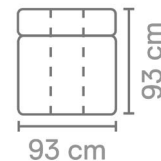

Material

Seats: nosag springs, comfort foam, upholstery.
Back cushions: comfort foam.

77 x 141 x 93 cm
S52401

77 x 117 x 93 cm
S52401AL

77 x 117 x 93 cm
S52401AR

77 x 93 x 93 cm
S52401ZA

77 x 171 x 93 cm
S52402

77 x 150 x 93 cm
S52402AL

77 x 150 x 93 cm
S52402AR

77 x 123 x 93 cm
S52402ZA

77 x 114 x 93 cm
S5240C45

77 x 93 x 93 cm
S5240CO

77 x 123 x 155 cm
S5240LCHL

77 x 123 x 155 cm
S5240LCHR

44 x 60 x 93 cm
S5240P60

44 x 93 x 93 cm
S5240P93

See page 22 for all available fabrics.