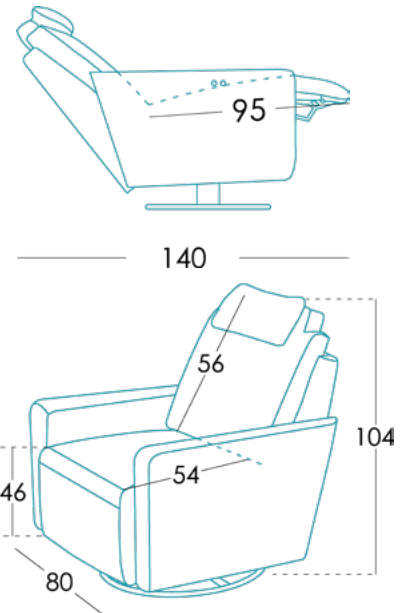

Options

Packaging

Packaging made up of shrink wrap and edge protectors.

The packaging comes along with the design. We always optimize it, so that it takes up as little space as possible and it is easy to carry it, avoiding the use of unnecessary packing material.

Sustainability

Our design is responsible as we minimize the impact of industrial activity, optimizing the entire field of design and production.

Every Fama products are PFCs Free.

At Fama Sofas, we recycle 99,9% of residue and waste, following the environmental policy of our company.

BONNE is manufactured by Fama Sofas, whose quality system is certified by AENOR and IQNET according to the ISO 9001-2015 standards, with the certificate number ES-0790/1999. In addition to the Environmental Management Certificate according to ISO 14001-2019.

All models have passed the tests required for granting the quality control label from Aidima-Cetem laboratories.

FAMA SOFAS S.L.U.
C/ Dr. Jiménez Díaz s/n - P.O.Box 41
30510 YECLA (Murcia) SPAIN
Telf: 968751050 / info@fama.es / www.fama.es