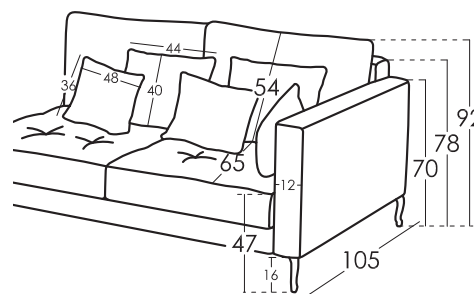

Scheme

Packaging

Shrink wrapping plastic packaging with protective corner brackets